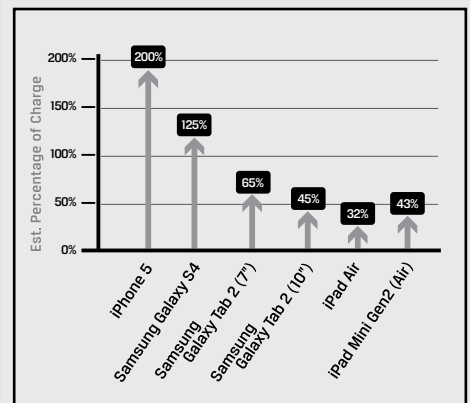

Charge your phone/tablet